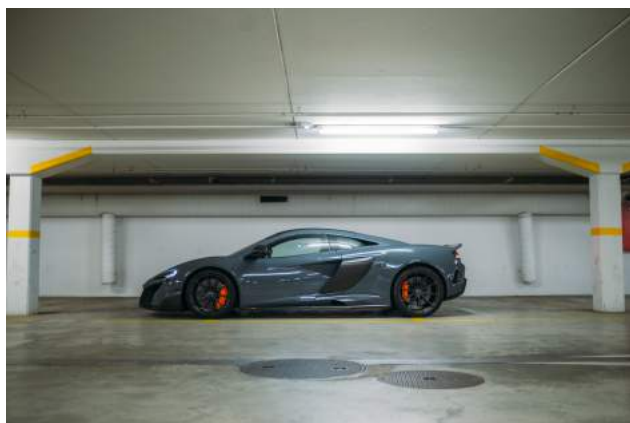

ALPINE A110

Summary

Year	2018	Engine	4 cyl. 1'800 cm3
Mileage	0 KM	Gearbox	7-Speed Auto
Car Type	Coupe	Transmission	Rear-Wheel Drive
Condition	New	Weight	1'080 KG
Drive	LHD	Performance	250 PS
Ext. Colour	Blue Alpine	Price	-
Int. Colour	Black	Location	

ALPINE A110

Description

Delivered new in Switzerland in 2018

The Comeback Car From Alpine

Premiere Edition

Totally New

Full Options

Limited 1961 Edition

« A terrific car, a genuine exponent of light weight and something pleasingly different to drive » Words of Top Gear Magazine

No Mileage

ALPINE A110

You might also like

McLaren 675 LT

Audi R8 V10 Plus

Porsche 911 Carrera 4S