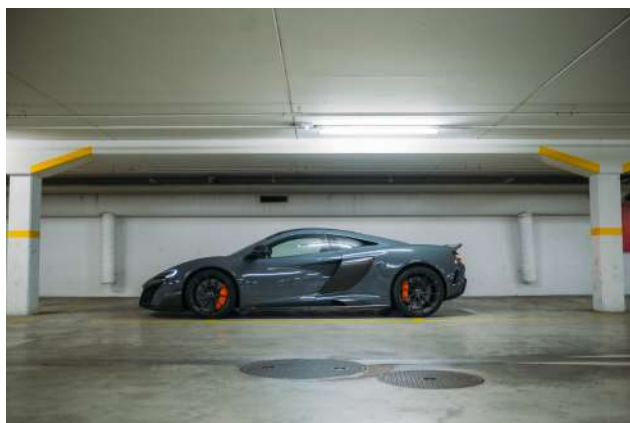

MERCEDES-BENZ 300 SLR Replica

Description

Handbuilt in Italy in 2017

Based on the Mythic Mercedes-Benz 300 SLR

Mercedes-Benz Engine

Over 7'200 Hours of Labor

Famous Gullwing Doors

Only Two Original 300 SLR

All Aluminum Body

Movie of The Car Available on the Perego Cars YouTube Channel

MERCEDES-BENZ 300 SLR Replica

You might also like

McLaren 675 LT

Audi R8 V10 Plus

Porsche 911 Turbo

ASTON MARTIN DB11